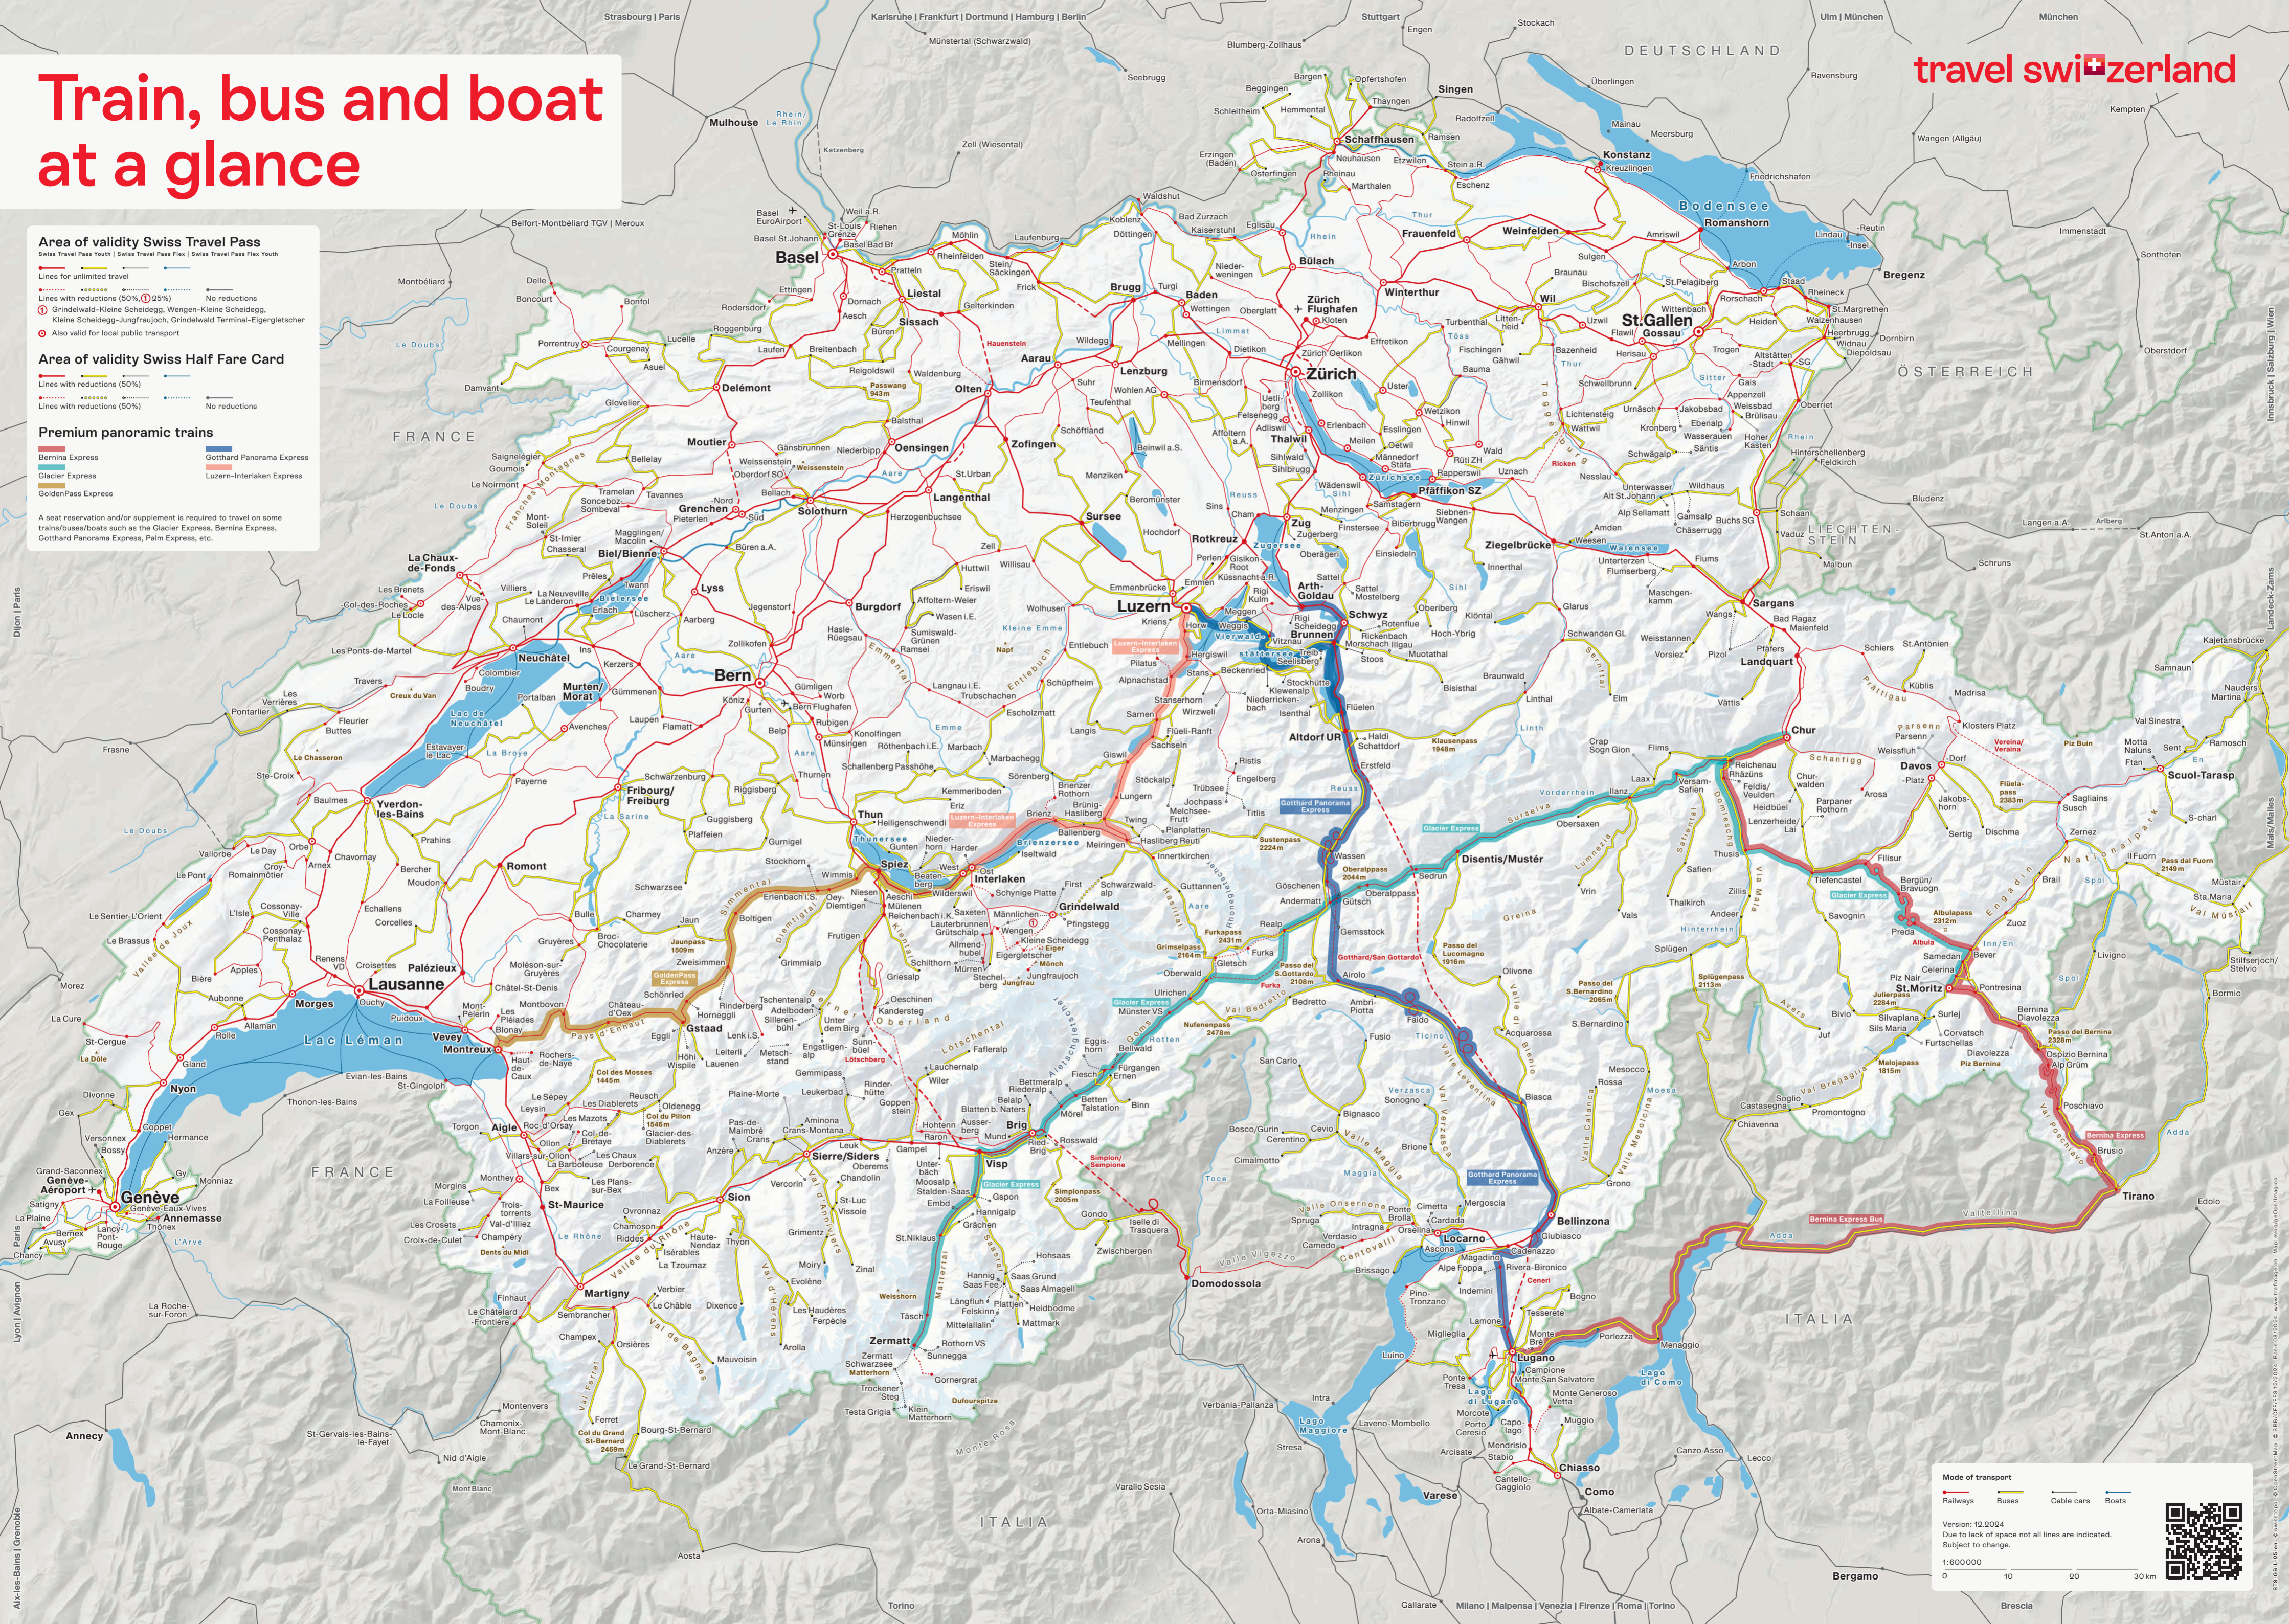

Train, bus and boat at a glance

Area of validity Swiss Travel Pass

- Swiss Travel Pass Youth | Swiss Travel Pass Flex | Swiss Travel Pass Flex Youth
- Lines for unlimited travel
- Lines with reductions (50% / 25%)
- No reductions
- Grindelwald-Kleine Scheidegg, Wengen-Kleine Scheidegg, Kleine Scheidegg-Jungfrau, Grindelwald Terminal-Eigerletscher
- Also valid for local public transport

Area of validity Swiss Half Fare Card

- Lines with reductions (50%)
- Lines with reductions (25%)
- No reductions

Premium panoramic trains

- Bernina Express
- Glacier Express
- GoldenPass Express
- Gotthard Panorama Express
- Luzern-Interlaken Express

A seat reservation and/or supplement is required to travel on some trains/buses/boats such as the Glacier Express, Bernina Express, Gotthard Panorama Express, Palm Express, etc.

Mode of transport

- Railways
- Buses
- Cable cars
- Boats

Version: 12/2024
 Due to lack of space not all lines are indicated.
 Subject to change.

1:600000

0 10 20 30 km